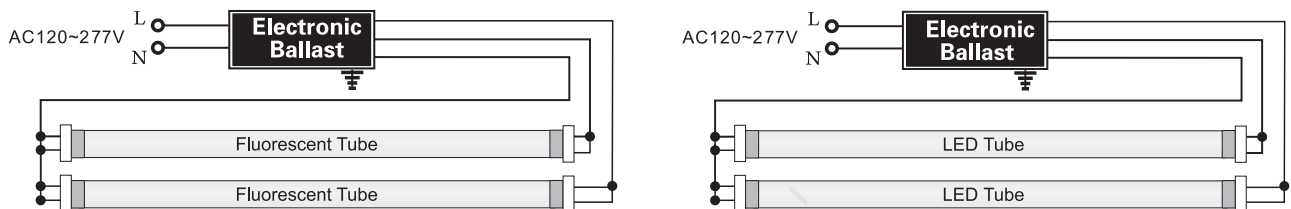

INSTALLATION INSTRUCTION

For Ballast Compatible T8 Tubes Only

Installation Guide:

“Plug” and “Play” procedure

1. Turn off the power
2. Remove diffuser (if provided).
3. Remove the fluorescent tubes. Please dispose of these items properly as they contain mercury.
4. Put led tube in the lighting fixture.
5. Install the led tubes, close the diffuser (if provided).
6. Turn on the power.

Wire Diagrams:

Before

After

(UL TypeA)

⚠ WARNING

1. These lamps should be installed by a licensed electrician.
2. These lamps should be used indoors(damp or dry locations only).Not suitable for wet location.
3. Make sure tombstones/lampholder are still in good condition and not defected before installation.
4. Ensure the brand and model no. of the ballast of replacement tube are in our compatible ballast list.
5. Make sure the ballast is working and still under warranty before installation.
6. Put LED tubes/G13 pins into right position of the socket, install properly.
7. This device is not suitable for using with emergency exits.
8. These lamps are not suitable to be used with a light dimmer.