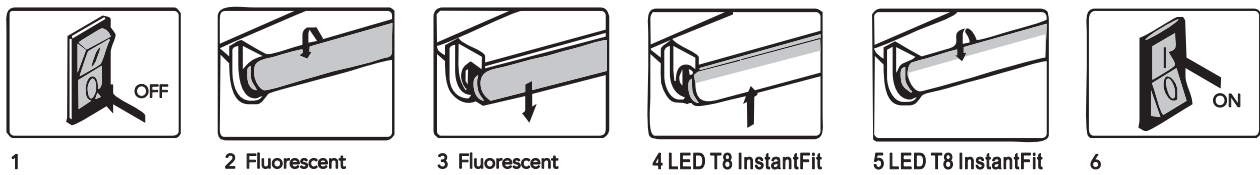

INSTALLATION INSTRUCTION

For Ballast Compatible T8 Tubes Only

Installation Guide:

“Plug” and “Play” procedure

1. Turn off the power
2. Remove diffuser (if provided).
3. Remove the fluorescent tubes. Please dispose of these items properly as they contain mercury.
4. Put led tube in the lighting fixture.
5. Install the led tubes, close the diffuser (if provided).
6. Turn on the power.

Wire Diagrams:

Before

After

(UL TypeA)

⚠ WARNING

1. These lamps should be installed by a licensed electrician.
2. These lamps should be used indoors(damp or dry locations only).Not suitable for wet location.
3. Make sure tombstones/lampholder are still in good condition and not defected before installation.
4. Ensure the brand and model no. of the ballast of replacement tube are in our compatible ballast list.
5. Make sure the ballast is working and still under warranty before installation.
6. Put LED tubes/G13 pins into right position of the socket, install properly.
7. This device is not suitable for using with emergency exits.
8. These lamps are not suitable to be used with a light dimmer.