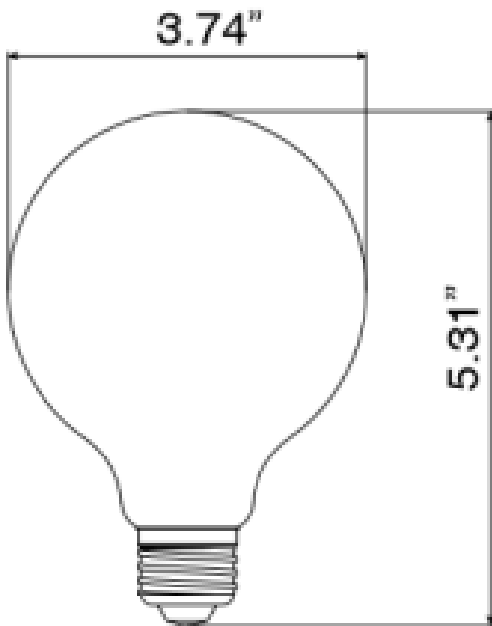

PRODUCT DESCRIPTION:

For decorative applications, such as chandeliers or outdoor lanterns.

FEATURES:

- Uses unique and patented flip chip technology for filament design
- Dimmable
- 15,000 hours
- Omni directional light source

DIMENSIONS:

Filament Bulb 5W Spec

G30-60WE-5WD22 FIL

SPECIFICATIONS:

SPECIFICATION	Details
Model	G30-60WE-5WD22 FIL
Input Wattage (W)	5W
Lumens Delivered (LM)	400LM
Efficacy (LM/W)	80LM/W
CRI	80
Lifespan	15,000 hours
Color Temperature	2,200K
Wattage Equivalent	60W
Dimmable	Yes
IP Rating	Damp Location
Beam Angle	320
Input Voltage	AC110V
Power Factor	0.7
Housing	Aluminum
Lens	Clear
Mounting	E26
Size	5.13" x 3.75"
Certification	UL, FCC, CE RoHS, TUV, ISO9001
Operating Temperature	-20°C to 50°C (-4°F to 122°F)
Environment	Indoor
Warranty	3 years limited