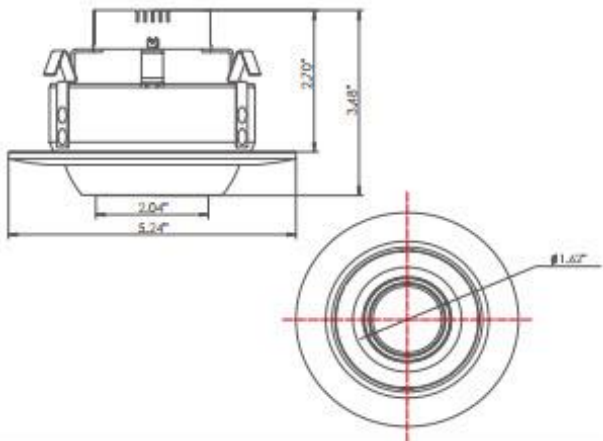

PRODUCT DESCRIPTION:

Designed to fit any ceiling surface. Suspended and hanging for other types of ceilings such as art galleries, homes, schools, offices, hotels, restaurants, retail stores and other commercial or industrial applications.

FEATURES:

- Low maintenance
- Environmentally friendly
- No mercury
- Recyclable

DIMENSIONS:

4" Gimbal Downlight 10W Spec

LOD-DL4GB-AD10WD-27K

LOD-DL4GB-AD10WD-50K

SPECIFICATIONS:

SPECIFICATION	Details	
Model	LOD-DL4GB-AD10WD-27K	LOD-DL4GB-AD10WD-50K
Input Wattage (W)	10W	10W
Lumens Delivered (LM)	697LM	739.5LM
Efficacy (LM/W)	69.82LM/W	74.55LM/W
CRI	91.3	91.5
Lifespan	35,000 hours	35,000 hours
Color Temperature	2,700K	5,000K
Wattage Equivalent	65W	65W
Dimmable	Yes	Yes
IP Rating	Damp Location	Damp Location
Beam Angle	95	95
Input Voltage	120V	120V
Power Factor	0.95	0.95
Housing	Aluminum	Aluminum
Lens	Frosted	Frosted
Mounting	E26	E26
Size	5.24" x 3.48" x 1.62"	5.24" x 3.48" x 1.62"
Certification	ES, UL, FCC, CE RoHS, TUV, ISO9001	ES, UL, FCC, CE RoHS, TUV, ISO9001
Operating Temperature	-20°C to 50°C (-4°F to 122°F)	-20°C to 50°C (-4°F to 122°F)
Environment	Indoor	Indoor
Warranty	3 years limited	3 years limited